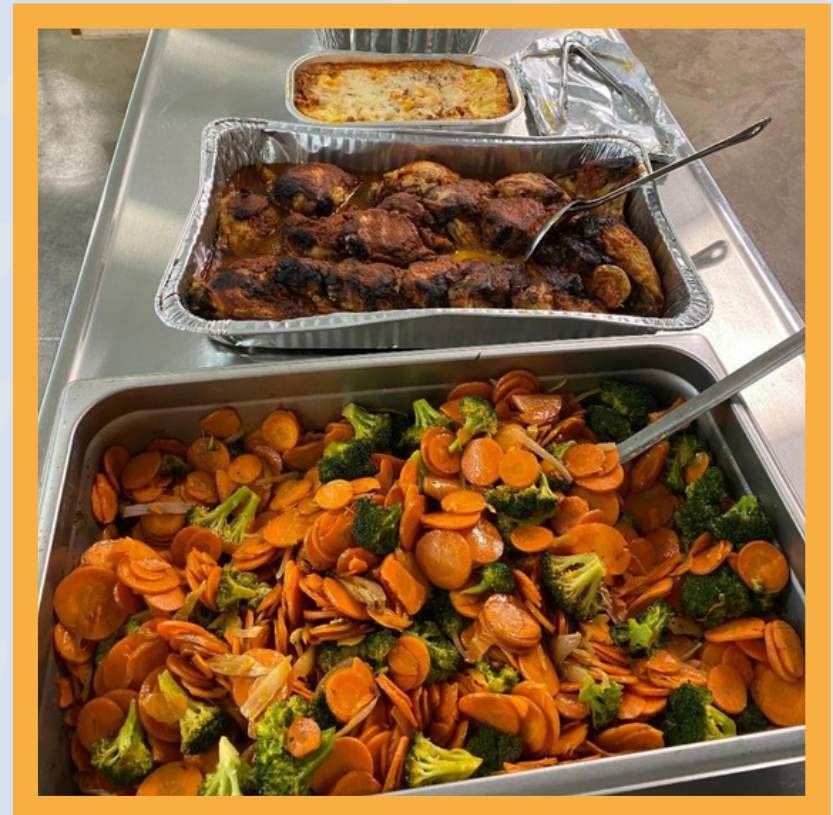

WE NEED YOUR HELP WITH DINNER!

Every day we serve to dinner to 75-100 family individuals at 2 sites in Kirkland. These warm and nutritious meals are the centerpiece of life at New Bethlehem, and we need your help to keep these meals going! We have lots of open slots this summer— right now this is our #1 need! Please consider donating via the link below.

[Click to Donate](#)
[Dinner Today!](#)

QUESTIONS? EMAIL US AT
INFO@NBPSHELTER.ORG

New Bethlehem Programs